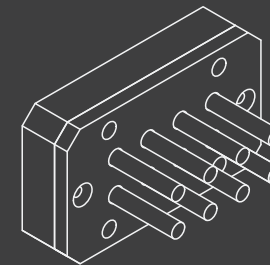

Presentation

DoT Dimensions
75 x 45 x 17.4 mm
DoT Buttons
24 mm
Ø 5 mm

DoT / Switches
8 buttons
machined solid Stainless steel

D · T
BY ERPICUM

ATELIER
LUXUS