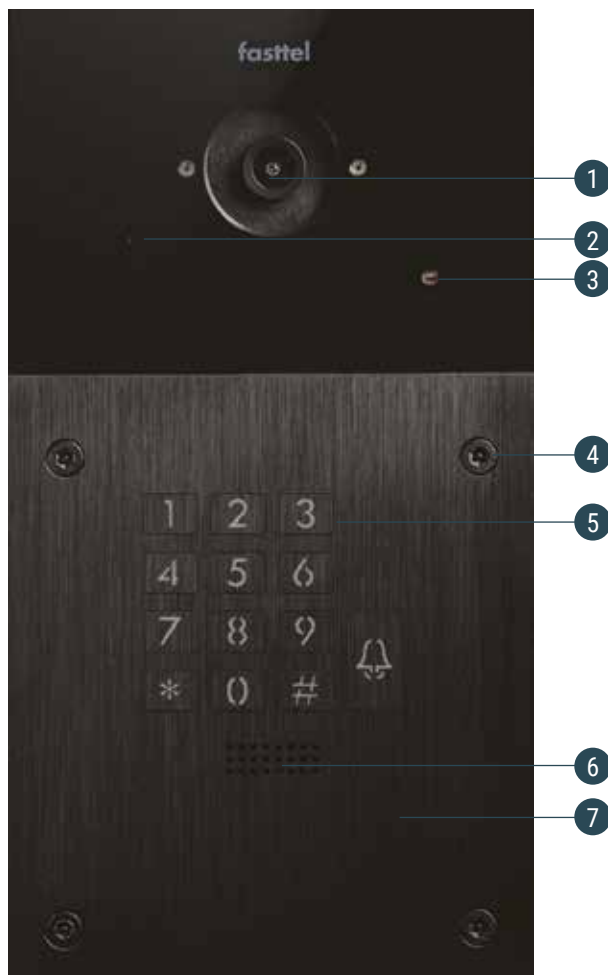

# FT600VK & FT600VKK

Looking for a classy product and yet very budget-friendly?

The FT600VK and FT600VKK video kit offers both.

Its price will surprise you, but make no mistake.

The finish of the outpost is and remains a real Fasttel: beautiful black anodized aluminum finished with real glass!

## SPECIFICATIONS

1. The 140° camera is very subtly concealed so that the visitor does not feel spied on and vandalism is not attracted.
2. The volume of the microphone can be adjusted independently of that of the loudspeaker.
3. A light sensor switches the camera to a perfect black and white night image in the dark.
4. With 4 anti-vandal screws, the outdoor station is firmly fixed.
5. With the optional keyboard 2 relays can be controlled.
6. The very powerful loudspeaker is adjustable in several steps.
7. The frame is made of brushed aluminum and glass.