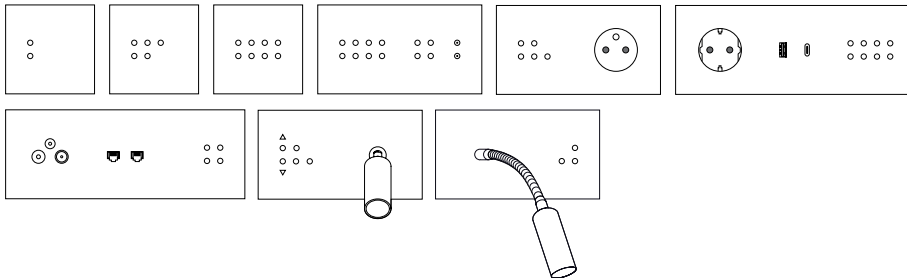

EDGES COLLEC- TION

FACET

REGENT

NOOR

GRACE

TIARA

FACET - Medium Bronze

Edges of Luxus, the new switches and sockets range, brings now the luxury and palace experience to the hand, combining extraordinary craftsmanship with pure design and rich tones, one of Luxus signatures.