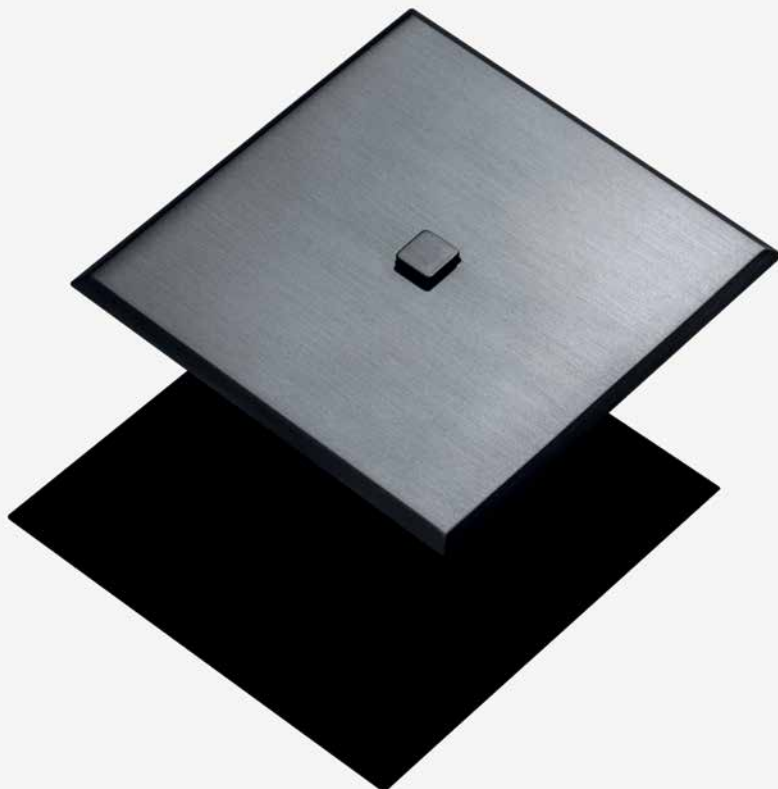

REGENT

The cut, facets
and Sparkwle worthy
of precious stones.
A bevelled design
that embodies
the scattering light
of stellar interiors.

Un design biseauté
qui incarne la lumière
des intérieurs starifiés.
Taille, éclat et facettes
sont ici dignes
d'une pierre précieuse.