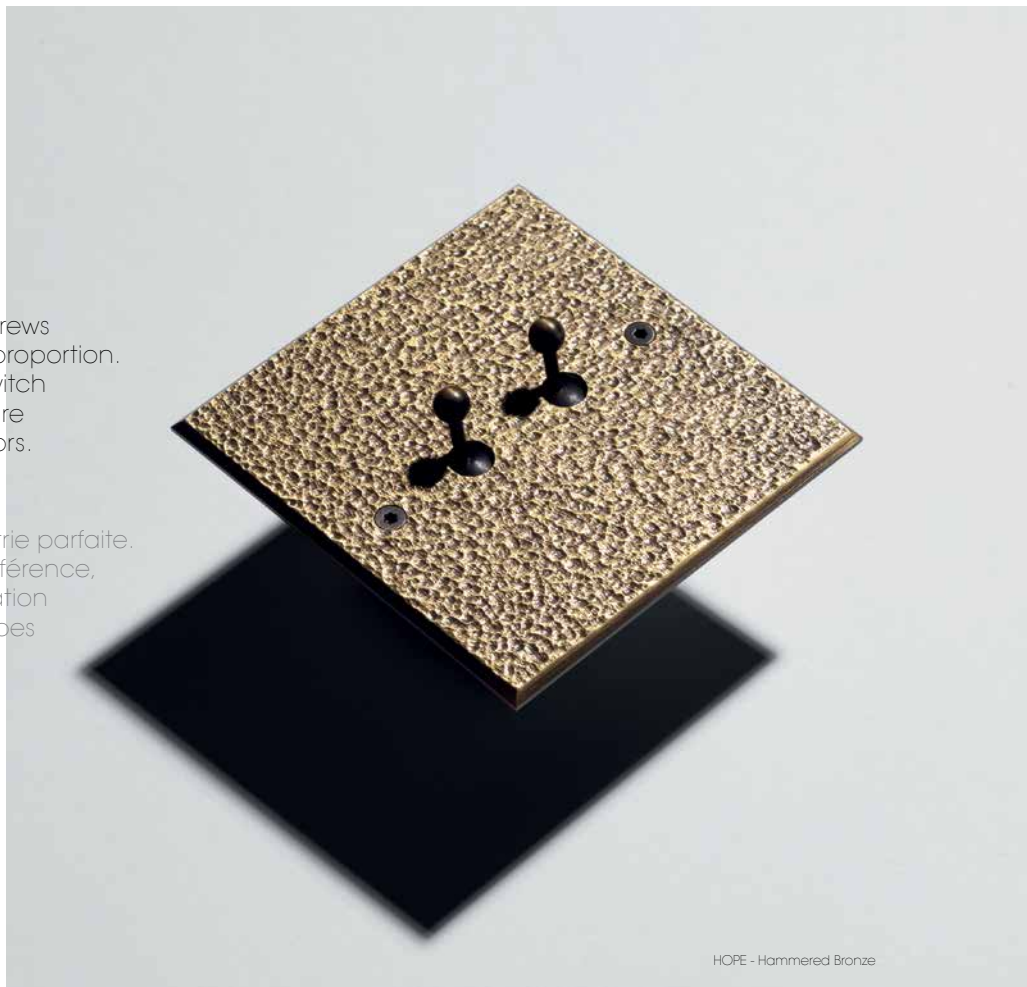

HOPE

The exposed screws
for the perfect proportion.
The essential switch
that would inspire
countless interiors.

Vis apparentes
pour une symétrie parfaite.
L'interrupteur référence,
source d'inspiration
pour tous les types
d'intérieurs.

HOPE - Hammered Bronze