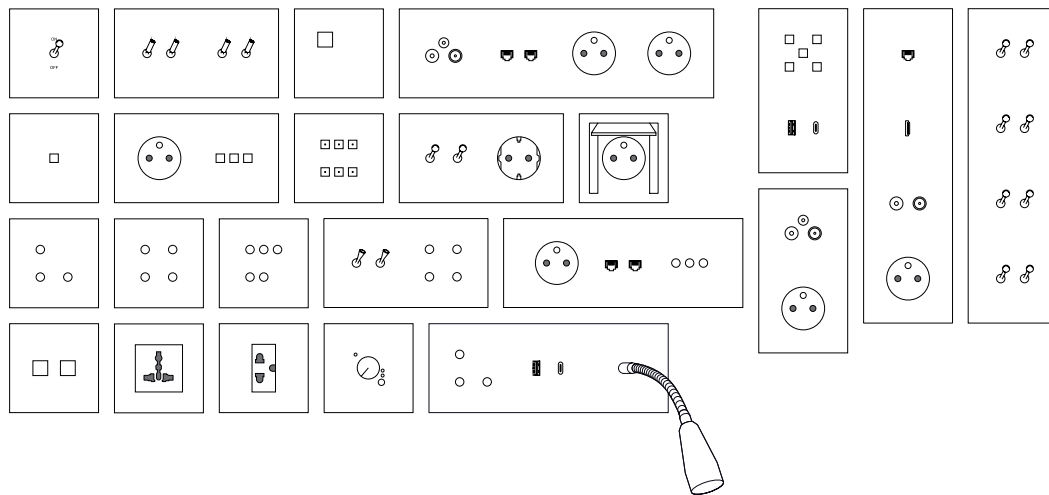

4 formes de levier

Jusqu'à 6 contacts / 6 LEDs
par interrupteur simple

SIMPLE AS
THE ULTIMATE LUXURY

REGENT

The cut, facets
and Sparkwle worthy
of precious stones.
A bevelled design
that embodies
the scattering light
of stellar interiors.